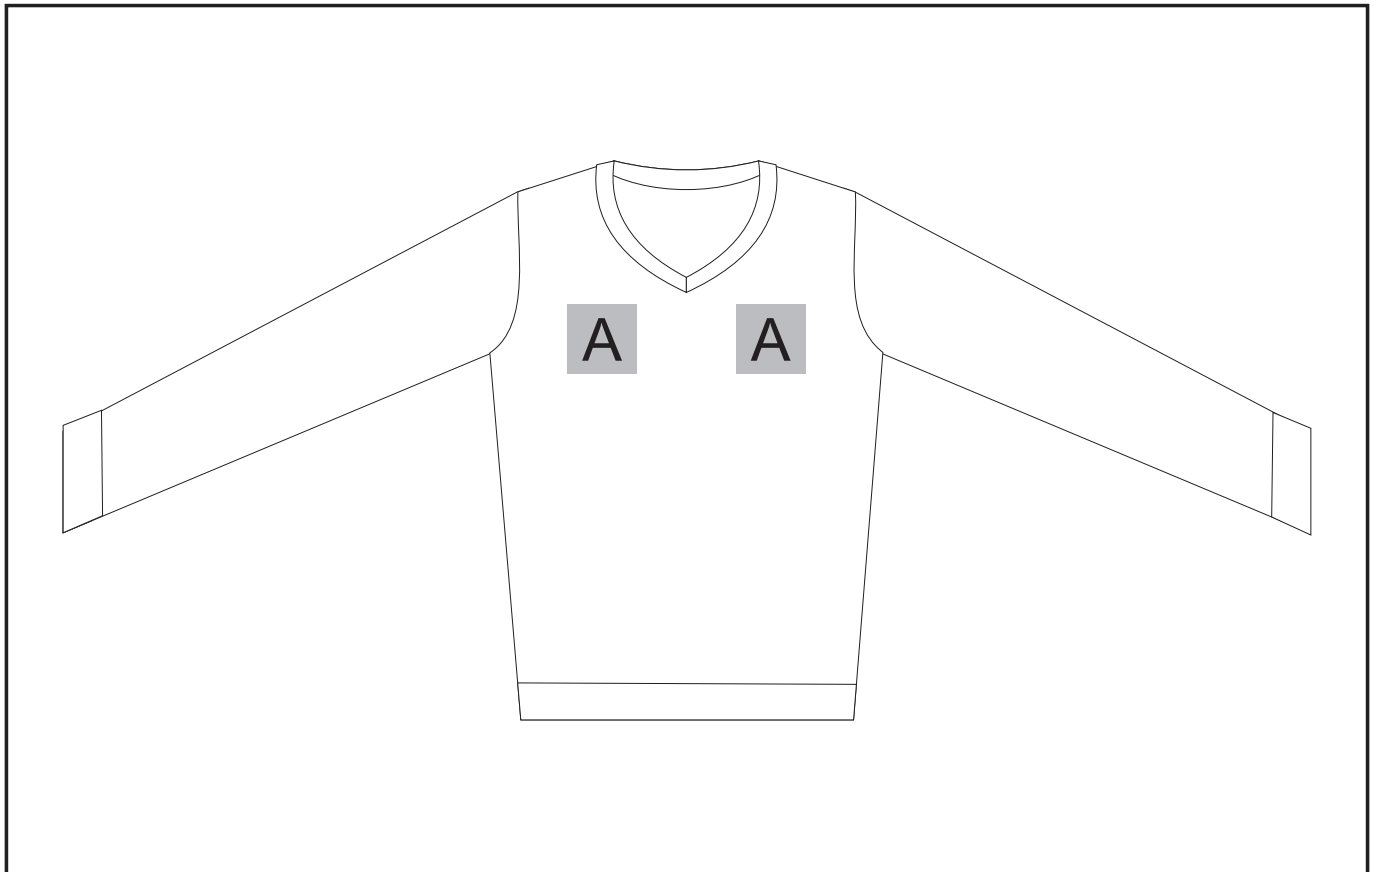

ALT-ECDL

Ladies Heavyweight Ecuador V-Neck Jersey

Need to know:

- Includes 1-Position Embroidery (setup fee applies)
- **DTC/EMB inclusive Parameters: Left/Right Chest or Back = 100mm x 100mm**

Branding Options:

Position A

1. Embroidery (EMB) - 9 Colour
Size: 80mm wide x 80mm high